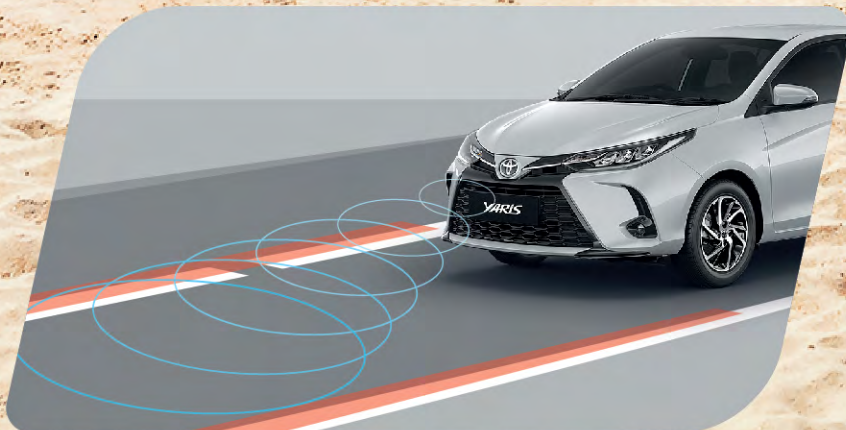

Lane Departure Alert (LDA)*

Alerts when you are out of the lane unintentionally. Less swaying, smoother driving.

*Driver remains solely responsible at all times for safe driving.