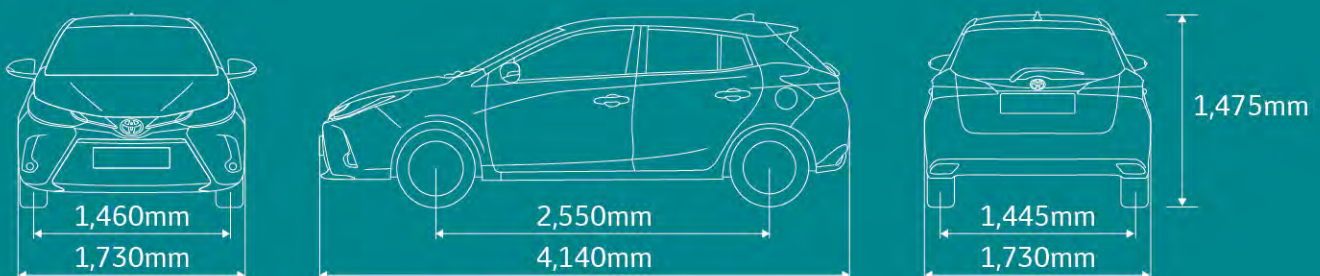

SPECIFICATIONS

		1.5G	1.5E	1.5J
ENGINE				
Model		2NR-FE		
Type		4-cylinder, In-line, 16-valve, DOHC with Dual VVT-i		
Displacement	cc (mm)	1,496		
Max output	PS / rpm	107 / 6,000		
Max torque	Nm / rpm	140 / 4,200		
TRANSMISSION				
Type		Continuously Variable Transmission (CVT) with 7-speed Sport Sequential Shiftmatic mode		
CHASSIS				
Suspension Type	Front / Rear	MacPherson Strut with Stabiliser / Torsion Beam with Stabiliser		
Brakes	Front / Rear	Ventilated Disc / Solid Disc	Ventilated Disc / Drum	
Tyres & Rims		195/50R16, Alloy		185/60 R15, Alloy
Spare Tyre & Rim		195/50R16, Alloy		185/60 R15, Steel
Steering		Electric Power Steering (EPS)		
MEASUREMENTS				
Kerb Weight	kg	1,140	1,115	1,110
Fuel Tank Capacity	litre	42		
Minimum Turning Radius	m	5.1		
EXTERIOR				
Headlamps	Type	LED with Follow-me-home Function		
	Levelling	Manual		
Rear Combi Lamps	Type	LED	Bulb	
Daytime Running Lights (DRL)		LED		
Door Outer Handle		Chrome Plated	Body Colour	
Windshield Glass		Acoustic	Laminated Green	
Front Grille		Colour with Plating		
Fog Lamps	Front / Rear	LED / With		
Wing Mirrors		Power-adjustable & Retractable with Turn Indicators and Auto Fold Function	Power-adjustable & Retractable with Turn Indicators	

DIMENSIONS