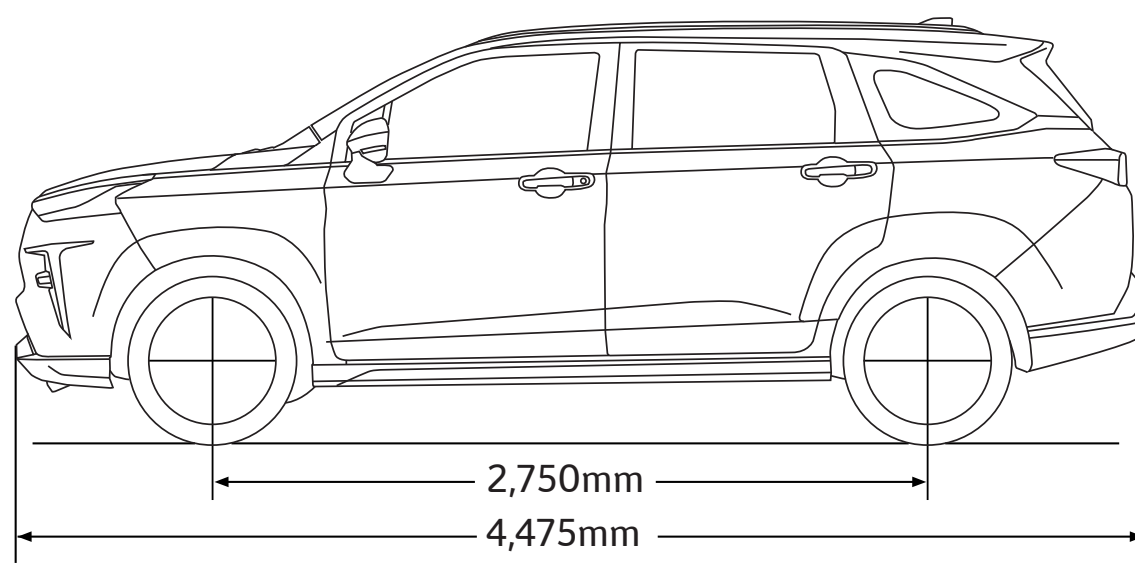

*Functions availability may vary depending on smartphones. For details, please contact your nearest Toyota showroom.

- UMW Toyota Motor reserves the right to alter any details of specifications and equipment without notice.
- Details of specifications and equipment are also subject to change to suit local conditions and requirements.
- Vehicle and specifications in this catalogue may vary from models available locally. Vehicle body and accessory colours might differ slightly from the printed photos in this catalogue.
- All images are used for illustrative purposes.

5 years warranty from the date of first registration with unlimited mileage. Terms and Conditions apply.

The Veloz has been awarded a 5-star ASEAN NCAP safety rating.

Energy Efficient Vehicle

For Your Auto-Financing Needs