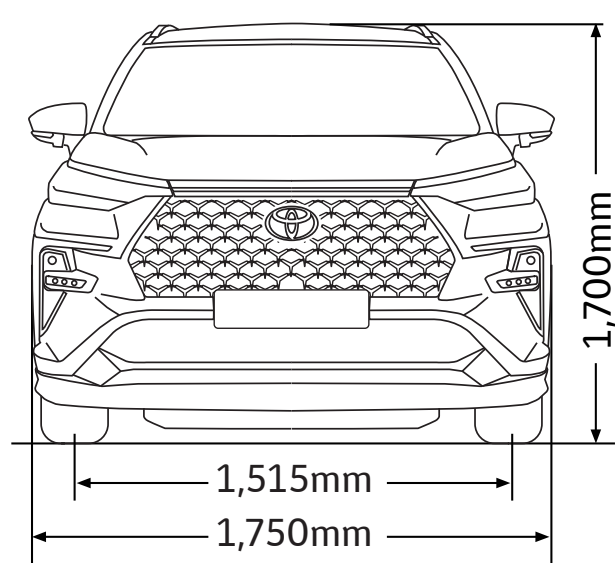

*Functions availability may vary depending on smartphones. For details, please contact your nearest Toyota showroom.

- UMW Toyota Motor reserves the right to alter any details of specifications and equipment without notice.
- Details of specifications and equipment are also subject to change to suit local conditions and requirements.
- Vehicle and specifications in this catalogue may vary from models available locally. Vehicle body and accessory colours might differ slightly from the printed photos in this catalogue.
- All images are used for illustrative purposes.

5 years warranty from the date of first registration with unlimited mileage. Terms and Conditions apply.

The Veloz has been awarded a 5-star ASEAN NCAP safety rating.

Energy Efficient Vehicle

For Your Auto-Financing Needs