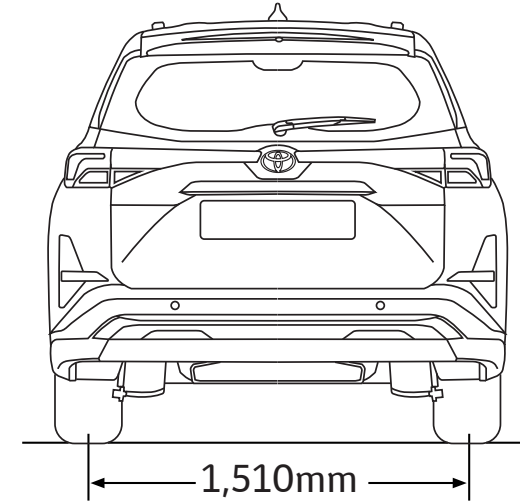

*Functions availability may vary depending on smartphones. For details, please contact your nearest Toyota showroom.

- UMW Toyota Motor reserves the right to alter any details of specifications and equipment without notice.
- Details of specifications and equipment are also subject to change to suit local conditions and requirements.
- Vehicle and specifications in this catalogue may vary from models available locally. Vehicle body and accessory colours might differ slightly from the printed photos in this catalogue.
- All images are used for illustrative purposes.

5 years warranty from the date of first registration with unlimited mileage. Terms and Conditions apply.

The Veloz has been awarded a 5-star ASEAN NCAP safety rating.

Energy Efficient Vehicle

For Your Auto-Financing Needs