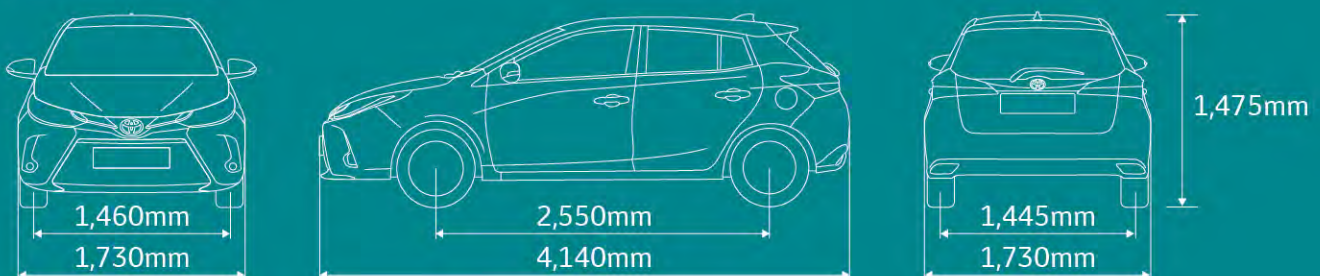

SPECIFICATIONS

		1.5G	1.5E	1.5J
ENGINE				
Model		2NR-FE		
Type		4-cylinder, In-line, 16-valve, DOHC with Dual VVT-i		
Displacement	cc (mm)	1,496		
Max output	PS / rpm	107 / 6,000		
Max torque	Nm / rpm	140 / 4,200		
TRANSMISSION				
Type		Continuously Variable Transmission (CVT) with 7-speed Sport Sequential Shiftmatic mode		
CHASSIS				
Suspension Type	Front / Rear	MacPherson Strut with Stabiliser / Torsion Beam with Stabiliser		
Brakes	Front / Rear	Ventilated Disc / Solid Disc	Ventilated Disc / Drum	
Tyres & Rims		195/50R16, Alloy		185/60 R15, Alloy
Spare Tyre & Rim		195/50R16, Alloy		185/60 R15, Steel
Steering		Electric Power Steering (EPS)		
MEASUREMENTS				
Kerb Weight	kg	1,140	1,115	1,110
Fuel Tank Capacity	litre	42		
Minimum Turning Radius	m	5.1		
EXTERIOR				
Headlamps	Type	LED with Follow-me-home Function		
	Levelling	Manual		
Rear Combi Lamps	Type	LED	Bulb	
Daytime Running Lights (DRL)		LED		
Door Outer Handle		Chrome Plated	Body Colour	
Windshield Glass		Acoustic	Laminated Green	
Front Grille		Colour with Plating		
Fog Lamps	Front / Rear	LED / With		
Wing Mirrors		Power-adjustable & Retractable with Turn Indicators and Auto Fold Function		Power-adjustable & Retractable with Turn Indicators

DIMENSIONS