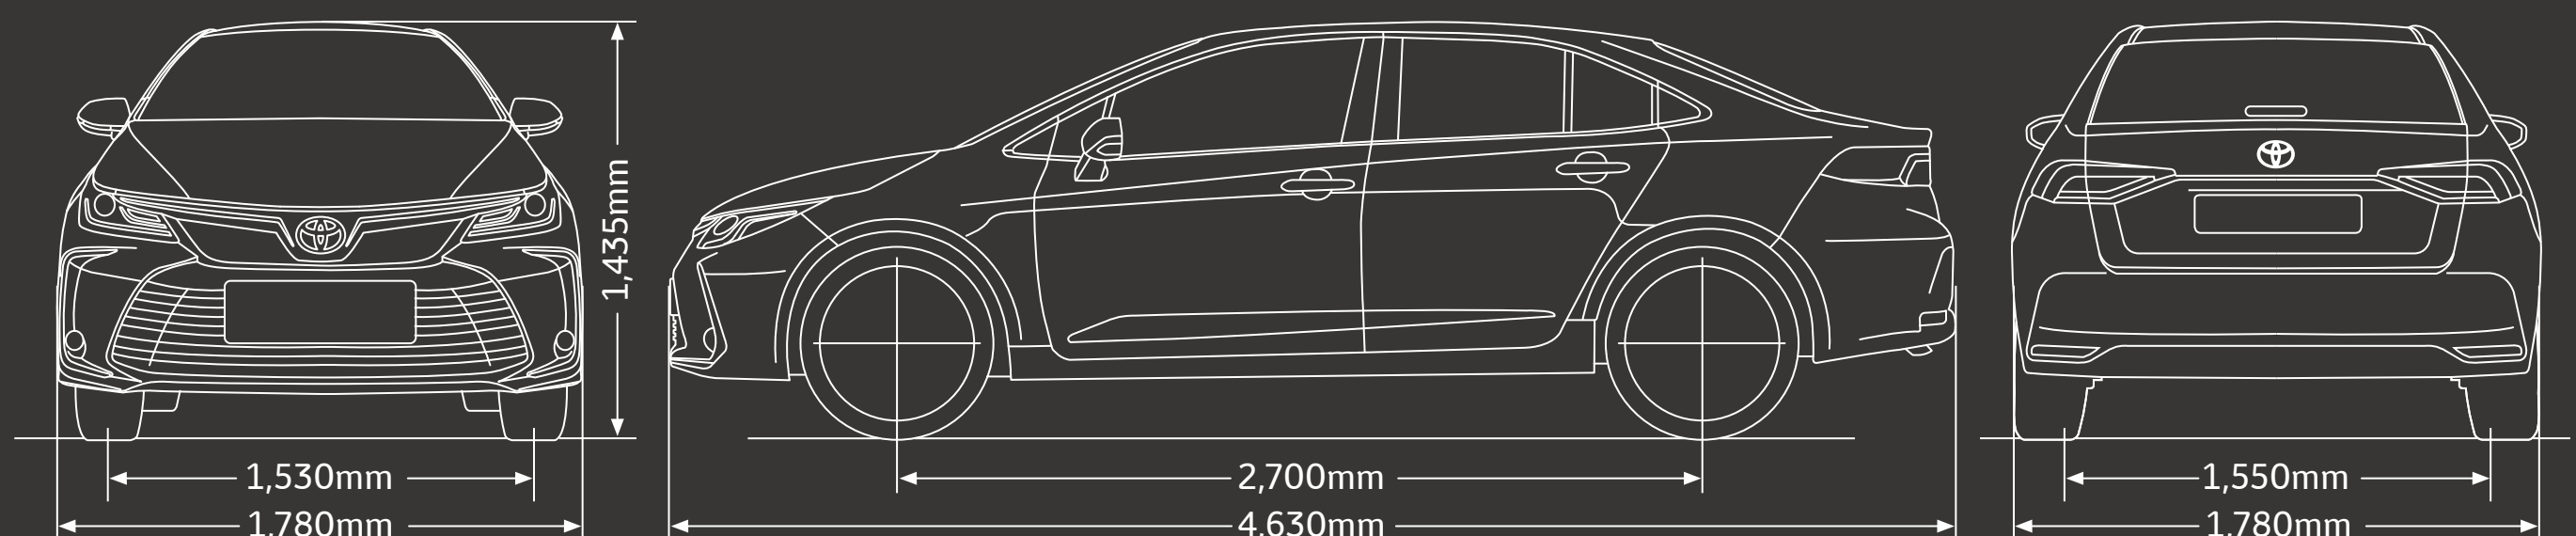

DIMENSIONS