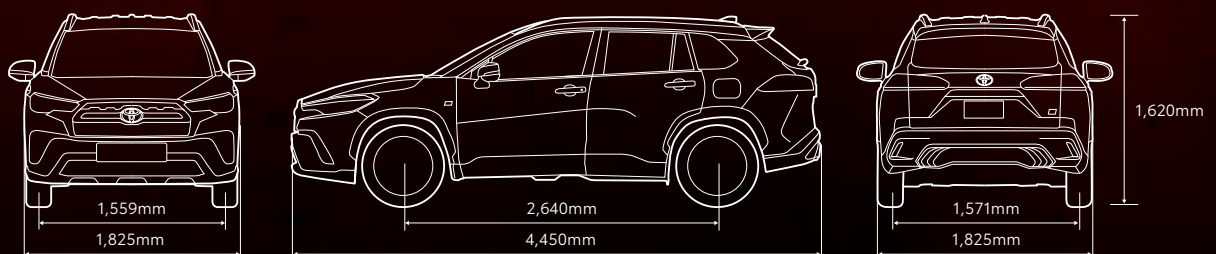

*GR-S stands for GR Sport.

DIMENSIONS

Only apply to the Corolla Cross GR Sport.