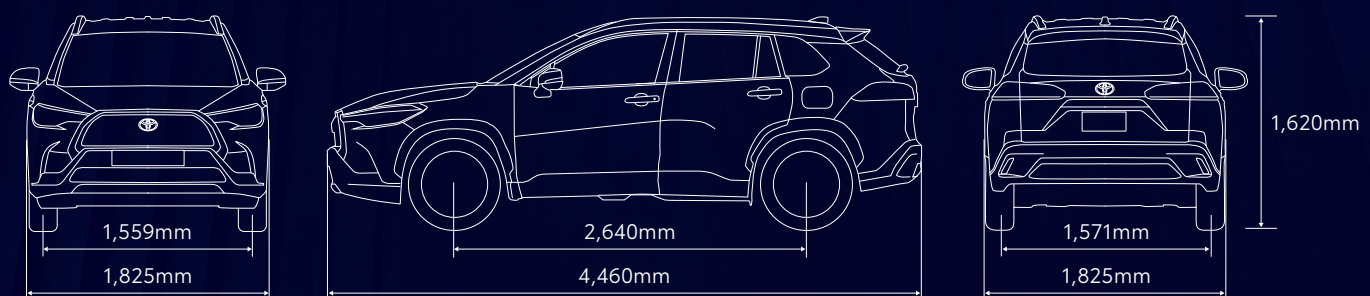

DIMENSIONS